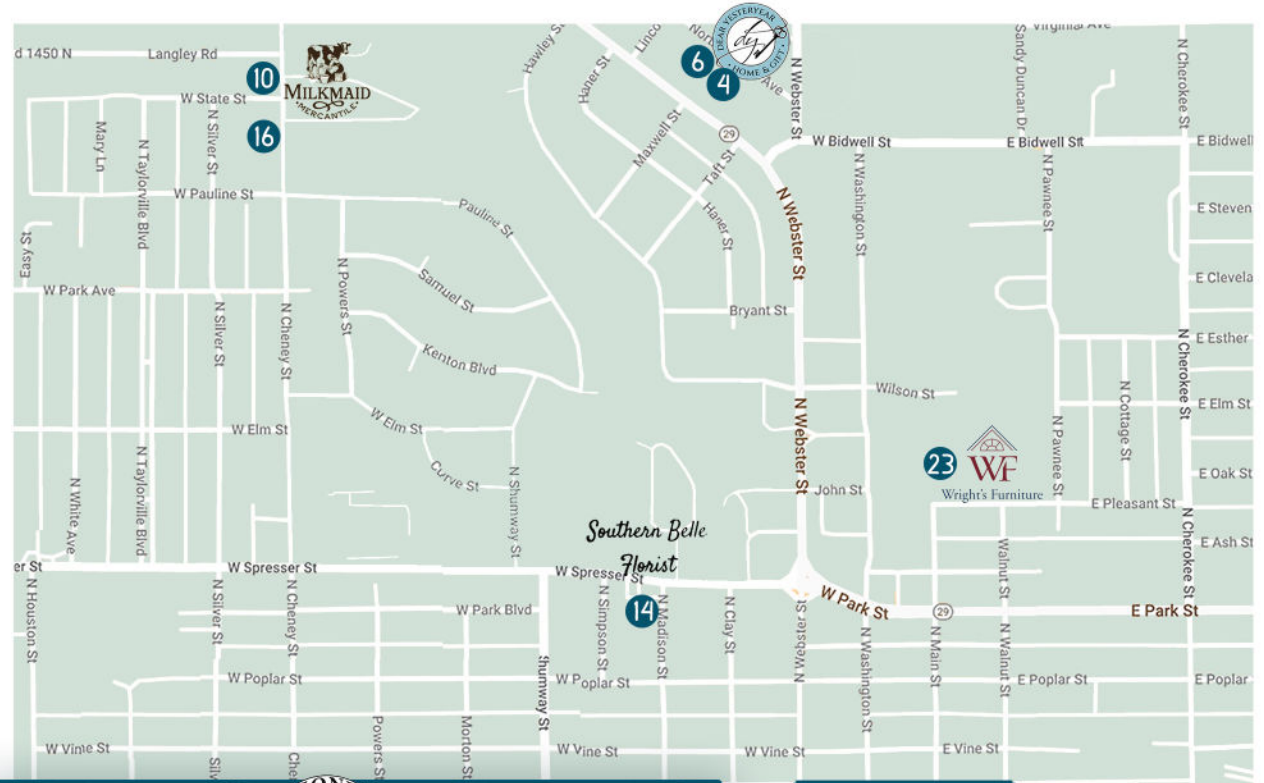

SMALL TOWN

BATTERY Specialists + GOLF CARS 800 W SPRINGFIELD RD.

SHOPPING MAP

- 1 ANDERSON JEWELERS - 121 S WASHINGTON ST.
2 CHARMING PATCH STATION - 209 S WASHINGTON ST.
3 THE DANDY LION - 110 S. MAIN ST.
4 DEAR YESTERYEAR - 421 W SPRINGFIELD RD.
5 DESIGNED WITH DETAIL - 219 W MAIN CROSS
6 ELLADEES BOUTIQUE - 501 W SPRINGFIELD RD.
7 EMPORIUM ON MAIN - 104 S MAIN ST.
8 FUR LOVE CHARITABLE RESALE SHOPPE - 122 W MARKET ST.
9 THE LOCK UP GYM/ZONE NUTRITION - 111 W MAIN CROSS
10 MILKMAID MERCANTILE - 1001 N CHENEY ST.
11 QUICK CASH PAWN & JEWELRY. INC - 120 S MAIN ST.
12 RAGGED EDGES (DBA BESPOKE COLLECTIVE) - 105 E MAIN CROSS
13 REBECCA'S ANTIQUES - 100 W MARKET ST.
14 SOUTHERN BELLE FLORIST - 321 N MADISON ST.
15 SOUTHERN LEDGE POOLS & PATIOS - 306 E. MAIN CROSS
16 STYLE & GRACE BOUTIQUE EST. 2023 - 921 N CHENEY ST.
17 SYDNEY LYNN'S LITTLE BOOK SHOP & VINYL- 109 W MAIN CROSS
18 TAYLORVILLE MUSIC LESSONS - 311 S MAIN ST.
19 TALLULAH JANE'S BOUTIQUE - 204 W MARKET ST. SUITE B
20 UPROOTED - 119 W MAIN CROSS
21 THE VINTAGE DRESSER - 118 S MAIN ST.
22 WONDER & RHYME - 204 W MARKET ST. SUITE A
23 WRIGHTS FURNITURE - 400 N WEBSTER ST.

OPENING SOON! OCT 2024

DOWNTOWN TAYLORVILLE SQUARE AREA

NEED AN ATM? 1221 W SPRINGFIELD RD.

Peoples Bank & Trust We Put People First.™

FOR INFORMATION ON BEING INCLUDED ON THIS MAP. PLEASE VISIT US AT: HTTPS://SMALLTOWNTAYLORVILLE.COM/MEMBERSHIP/

THE BIG 870 Your INFORMATION Station! WTIM 96.1 FM Taylorville 107.5 FM Shelbyville 107.9 FM Pana Mokenks

DINING/LODGING MAP

- 1 ANGELO'S EXPRESS (TAKE OUT) - 110 W PARK ST.
- 2 ANGELO'S PIZZA - 404 W SPRESSER
- 3 BILL'S TOASTY - 111 N MAIN ST.
- 4 THE COFFEE CAN - 800 W SPRINGFIELD RD.
- 5 COUNTRY KITCHEN - 1025 W SPRESSER ST.
- 6 DAIRY QUEEN - 401 W SPRINGFIELD RD.
- 7 FLORINDA'S PIZZA - 114 S MAIN ST.
- 8 LP CREAMERY - 715 W SPRINGFIELD RD.
- 9 NESTY'S BURGER - JOINT 114 W MARKET ST.
- 10 SCOOTERS - 1187 E 1500 NORTH RD
- 11 SPRING GARDEN - 1220 W SPRINGFIELD RD.