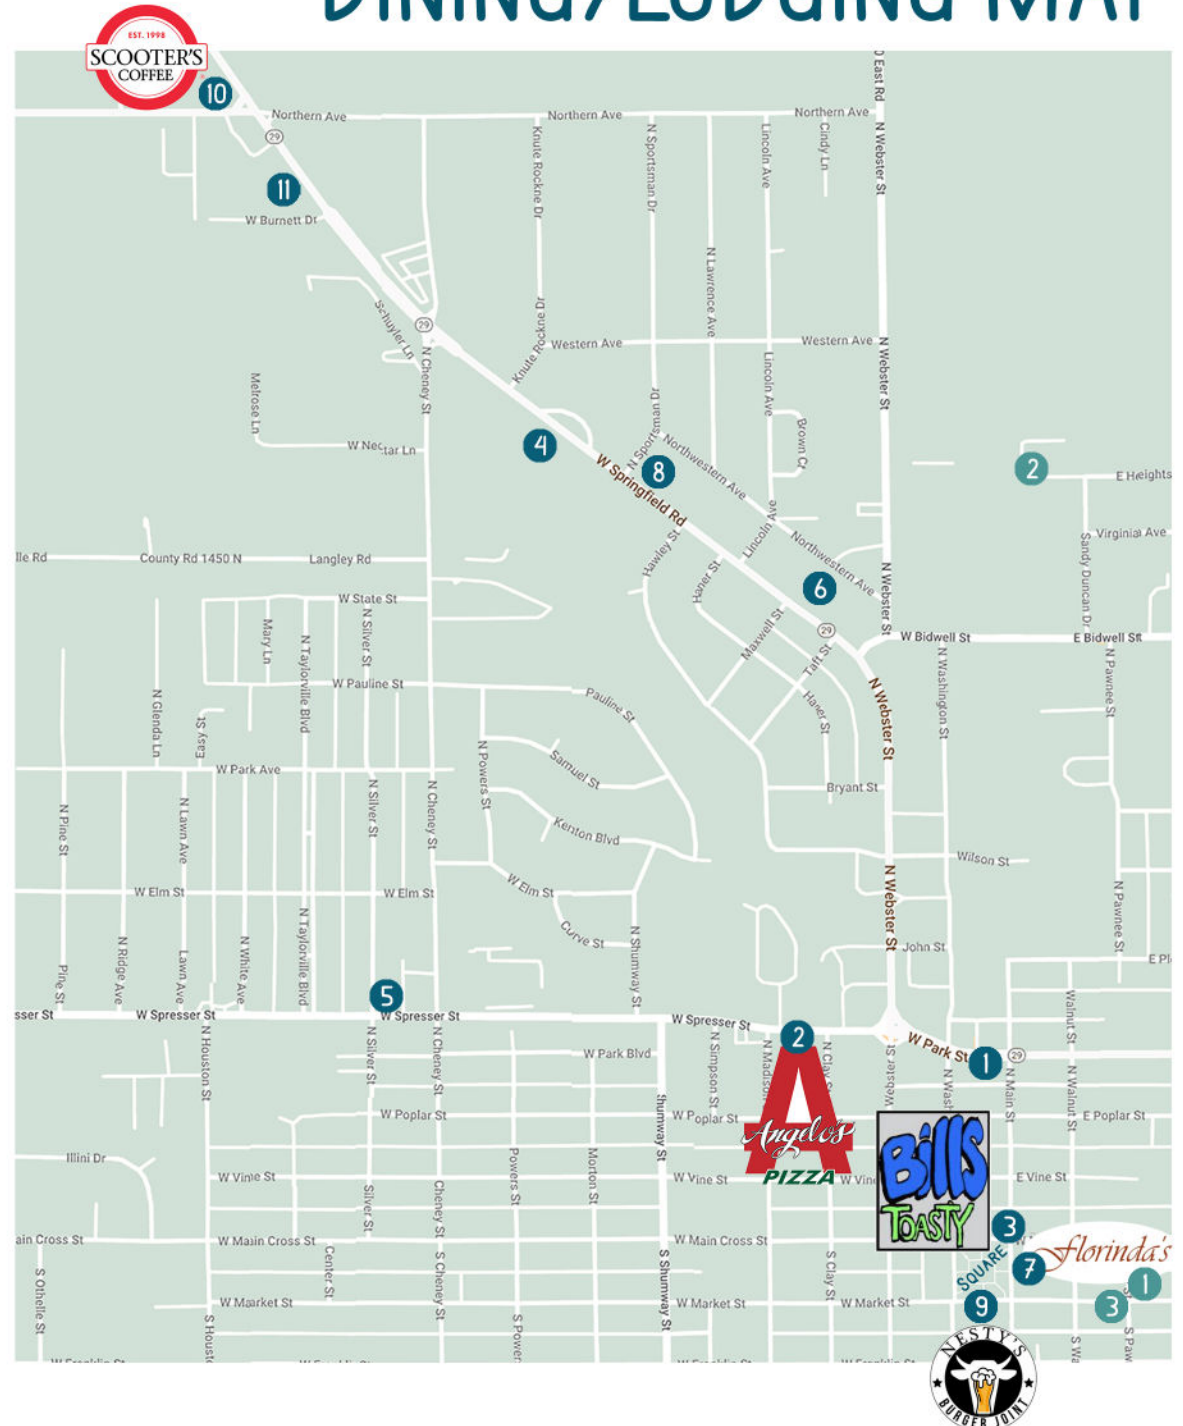

- 1 ANGELO'S EXPRESS (TAKE OUT) - 110 W PARK ST.
- 2 ANGELO'S PIZZA - 404 W SPRESSER
- 3 BILL'S TOASTY - 111 N MAIN ST.
- 4 THE COFFEE CAN - 800 W SPRINGFIELD RD.
- 5 COUNTRY KITCHEN - 1025 W SPRESSER ST.
- 6 DAIRY QUEEN - 401 W SPRINGFIELD RD.
- 7 FLORINDA'S PIZZA - 114 S MAIN ST.
- 8 LP CREAMERY - 715 W SPRINGFIELD RD.
- 9 NESTY'S BURGER - JOINT 114 W MARKET ST.
- 10 SCOOTERS - 1187 E 1500 NORTH RD
- 11 SPRING GARDEN - 1220 W SPRINGFIELD RD.

DINING/LODGING MAP

SMALL TOWN

Taylorville

WWW.SMALLTOWNTAYLORVILLE.COM

BATTERY Specialists
+ GOLF CARS
800 W SPRINGFIELD RD.

SHOPPING MAP

- 1 ANDERSON JEWELERS - 121 S WASHINGTON ST.
- 2 CHARMING PATCH STATION - 209 S WASHINGTON ST.
- 3 THE DANDY LION - 110 S. MAIN ST.
- 4 DEAR YESTERYEAR - 421 W SPRINGFIELD RD.
- 5 DESIGNED WITH DETAIL - 219 W MAIN CROSS
- 6 ELLADEES BOUTIQUE - 501 W SPRINGFIELD RD.
- 7 EMPORIUM ON MAIN - 104 S MAIN ST.
- 8 FUR LOVE CHARITABLE RESALE SHOPPE - 122 W MARKET ST
- 9 KJ's TIE DYE - 107 W MAIN CROSS.
- 10 THE LOCK UP GYM/ZONE NUTRITION - 111 W MAIN CROSS
- 11 MILKMAID MERCANTILE - 1001 N CHENEY ST.
- 12 QUICK CASH PAWN & JEWELRY. INC - 120 S MAIN ST.
- 13 RAGGED EDGES (DBA BESPOKE COLLECTIVE) - 105 E MAIN CROSS
- 14 REBECCA'S ANTIQUES - 100 W MARKET ST.
- 15 SOUTHERN BELLE FLORIST - 321 N MADISON ST.
- 16 SOUTHERN LEDGE POOLS & PATIOS - 306 E. MAIN CROSS
- 17 STYLE & GRACE BOUTIQUE EST. 2023 - 921 N CHENEY ST
- 18 SUESSIE'S RESALE - 216 S MAIN ST..
- 19 SYDNEY LYNN'S LITTLE BOOK SHOP & VINYL- 109 W MAIN CROSS
- 20 TAYLORVILLE MUSIC LESSONS - 311 S MAIN ST.
- 21 TALLULAH JANE'S BOUTIQUE - 204 W MARKET ST. SUITE B
- 22 UPROOTED - 119 W MAIN CROSS
- 23 WONDER & RHYME - 204 W MARKET ST. SUITE A
- 24 WRIGHTS FURNITURE - 400 N WEBSTER ST.