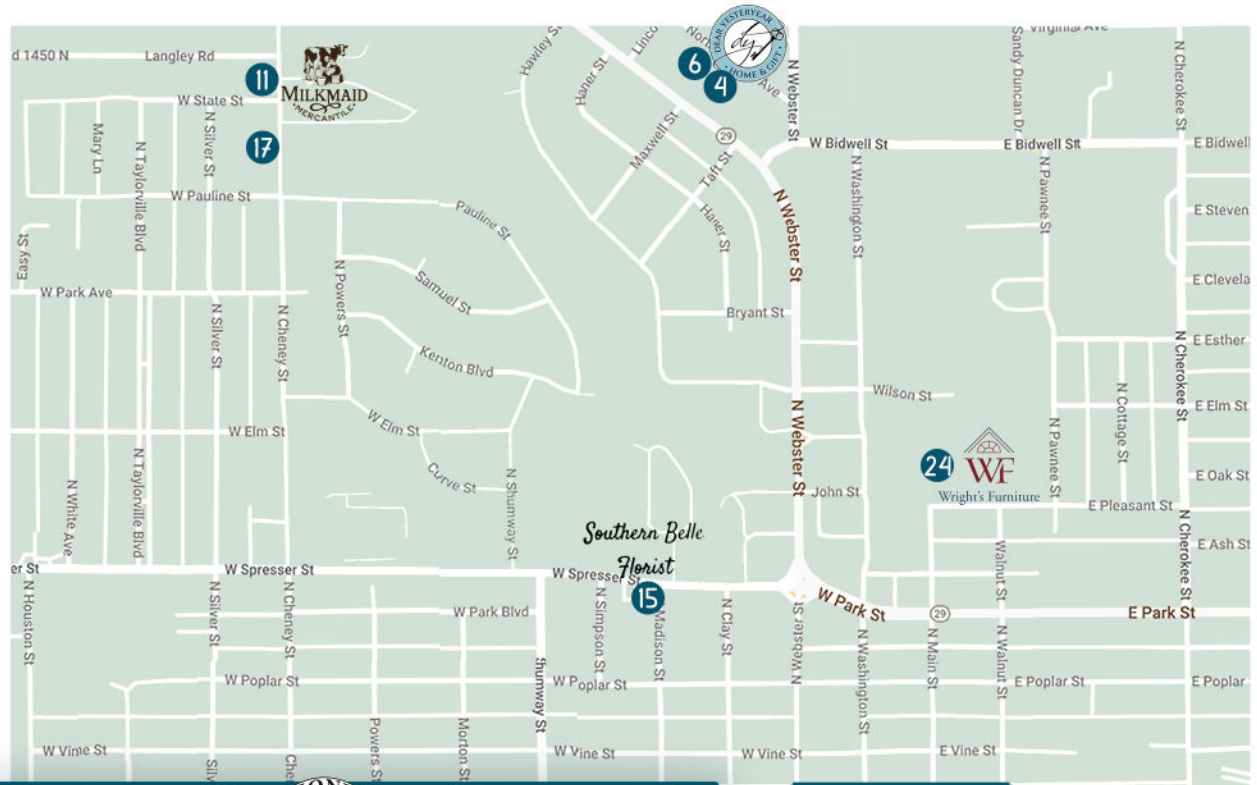

- 1 ANGELO'S EXPRESS (TAKE OUT) - 110 W PARK ST.
- 2 ANGELO'S PIZZA - 404 W SPRESSER
- 3 BILL'S TOASTY - 111 N MAIN ST.
- 4 THE COFFEE CAN - 800 W SPRINGFIELD RD.
- 5 COUNTRY KITCHEN - 1025 W SPRESSER ST.
- 6 DAIRY QUEEN - 401 W SPRINGFIELD RD.
- 7 FLORINDA'S PIZZA - 114 S MAIN ST.
- 8 LP CREAMERY - 715 W SPRINGFIELD RD.
- 9 NESTY'S BURGER - JOINT 114 W MARKET ST.
- 10 SCOOTERS - 1187 E 1500 NORTH RD
- 11 SPRING GARDEN - 1220 W SPRINGFIELD RD.

DINING/LODGING MAP

SMALL TOWN

Taylorville

WWW.SMALLTOWNTAYLORVILLE.COM

BATTERY Specialists
+ GOLF CARS
800 W SPRINGFIELD RD.

SHOPPING MAP

- 1 ANDERSON JEWELERS - 121 S WASHINGTON ST.
- 2 CHARMING PATCH STATION - 209 S WASHINGTON ST.
- 3 THE DANDY LION - 110 S. MAIN ST.
- 4 DEAR YESTERYEAR - 421 W SPRINGFIELD RD.
- 5 DESIGNED WITH DETAIL - 219 W MAIN CROSS
- 6 ELLADEES BOUTIQUE - 501 W SPRINGFIELD RD.
- 7 EMPORIUM ON MAIN - 104 S MAIN ST.
- 8 FUR LOVE CHARITABLE RESALE SHOPPE - 122 W MARKET ST
- 9 KJ's TIE DYE - 107 W MAIN CROSS.
- 10 THE LOCK UP GYM/ZONE NUTRITION - 111 W MAIN CROSS
- 11 MILKMAID MERCANTILE - 1001 N CHENEY ST.
- 12 QUICK CASH PAWN & JEWELRY. INC - 120 S MAIN ST.
- 13 RAGGED EDGES (DBA BESPOKE COLLECTIVE) - 105 E MAIN CROSS
- 14 REBECCA'S ANTIQUES - 100 W MARKET ST.
- 15 SOUTHERN BELLE FLORIST - 321 N MADISON ST.
- 16 SOUTHERN LEDGE POOLS & PATIOS - 306 E. MAIN CROSS
- 17 STYLE & GRACE BOUTIQUE EST. 2023 - 921 N CHENEY ST
- 18 SUESSIE'S RESALE - 216 S MAIN ST..
- 19 SYDNEY LYNN'S LITTLE BOOK SHOP & VINYL- 109 W MAIN CROSS
- 20 TAYLORVILLE MUSIC LESSONS - 311 S MAIN ST.
- 21 TALLULAH JANE'S BOUTIQUE - 204 W MARKET ST. SUITE B
- 22 UPROOTED - 119 W MAIN CROSS
- 23 WONDER & RHYME - 204 W MARKET ST. SUITE A
- 24 WRIGHTS FURNITURE - 400 N WEBSTER ST.

**DOWNTOWN
TAYLORVILLE
SQUARE AREA**

ENJOY OUR LOCAL RADIO:

THE BIG 870
across Central Illinois

Your INFORMATION Station!
WTIM
96.1 FM Taylorville
107.5 FM Shelbyville
107.9 FM Peoria Nokomis

NEED AN ATM? 1221 W SPRINGFIELD RD.