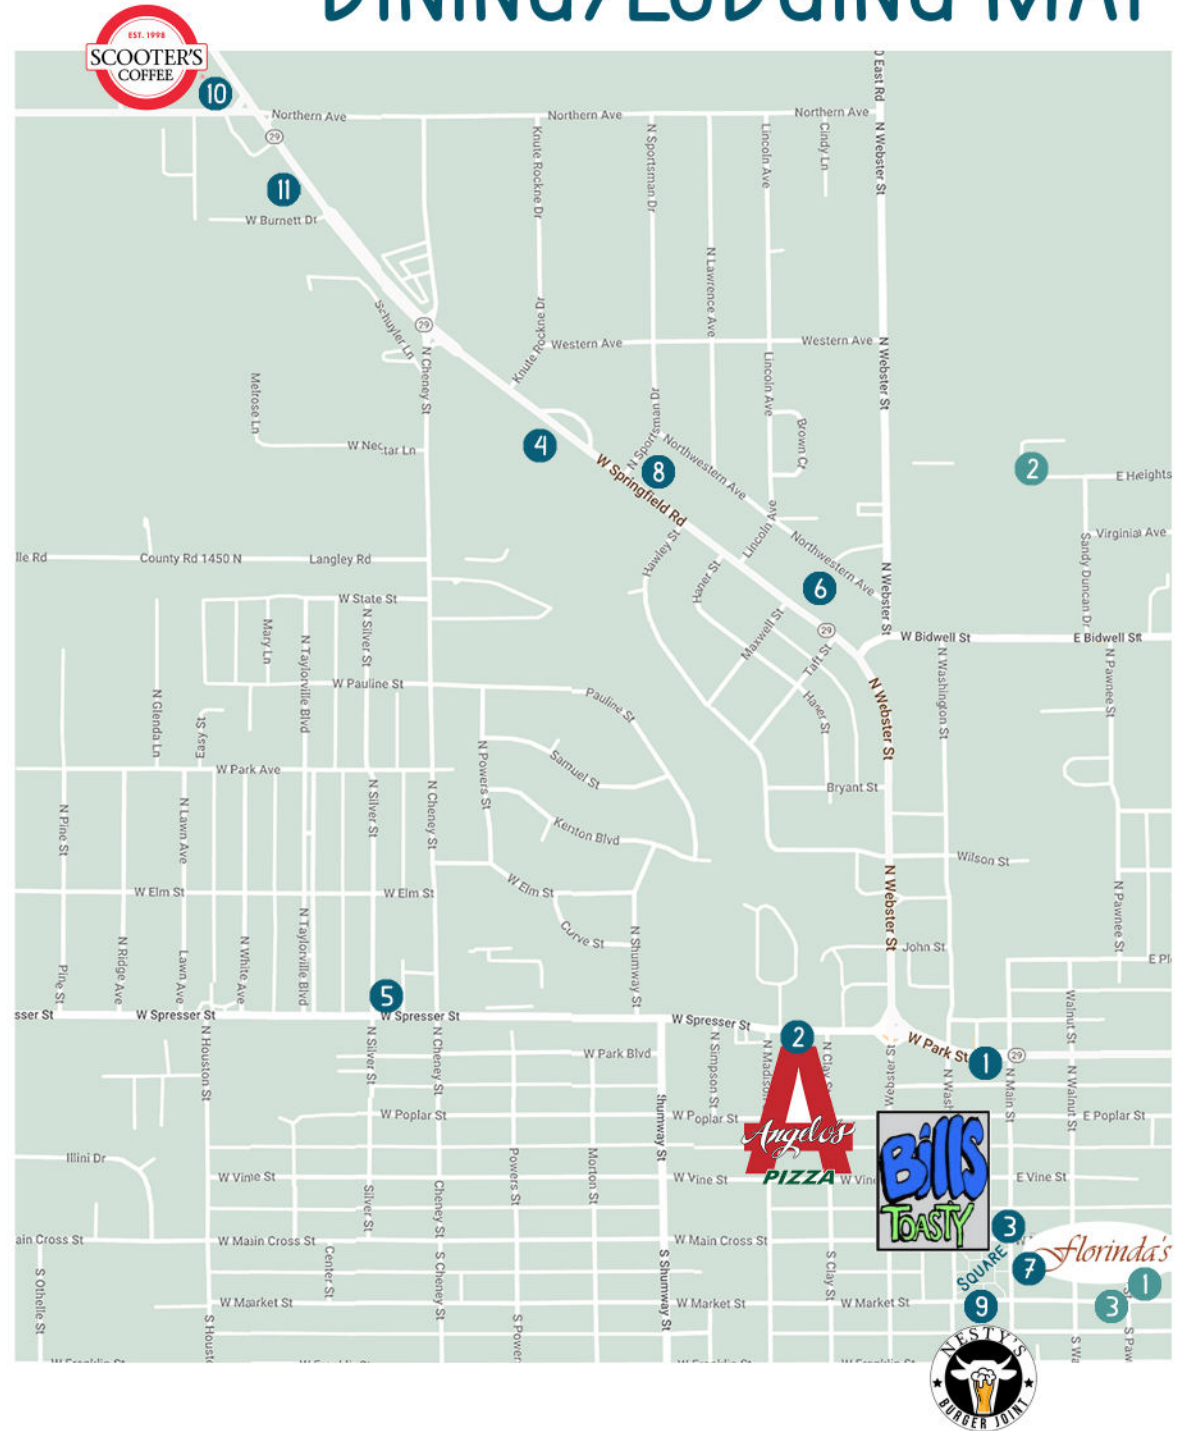

- 1 ANGELO'S EXPRESS (TAKE OUT) - 110 W PARK ST.
- 2 ANGELO'S PIZZA - 404 W SPRESSER
- 3 BILL'S TOASTY - 111 N MAIN ST.
- 4 THE COFFEE CAN - 800 W SPRINGFIELD RD.
- 5 COUNTRY KITCHEN - 1025 W SPRESSER ST.
- 6 DAIRY QUEEN - 401 W SPRINGFIELD RD.
- 7 FLORINDA'S PIZZA - 114 S MAIN ST.
- 8 LP CREAMERY - 715 W SPRINGFIELD RD.
- 9 NESTY'S BURGER - JOINT 114 W MARKET ST.
- 10 SCOOTERS - 1187 E 1500 NORTH RD
- 11 SPRING GARDEN - 1220 W SPRINGFIELD RD.

GREAT PLACES TO STAY!

- 1 THE GUEST HOUSE AT THE PILLARS
307 E MARKET ST. 217-825-6677
- 2 THE COZY CONDO
50 HEIGHTS CIRCLE 217-825-6677
- 3 MARKET STREET INN
220 W MARKET ST. 217-827-3435

VISIT [SMALLTOWNTAYLORVILLE.COM](http://smalltowntaylorville.com) TO SEE MORE OF WHAT WE HAVE TO OFFER!

DINING/LODGING MAP

SMALL TOWN

 WWW.SMALLTOWNTAYLORVILLE.COM

BATTERY Specialists
+ GOLF CARS
 800 W SPRINGFIELD RD.

SHOPPING MAP

- 1 ANDERSON JEWELERS - 121 S WASHINGTON ST.
- 2 CHARMING PATCH STATION - 209 S WASHINGTON ST.
- 3 THE DANDY LION - 110 S. MAIN ST.
- 4 DEAR YESTERYEAR - 421 W SPRINGFIELD RD.
- 5 DESIGNED WITH DETAIL - 219 W MAIN CROSS
- 6 ELLADEES BOUTIQUE - 501 W SPRINGFIELD RD.
- 7 FUR LOVE CHARITABLE RESALE SHOPPE - 122 W MARKET ST
- 8 KJ'S TIE DYE - 107 W MAIN CROSS.
- 9 THE LOCK UP GYM/ZONE NUTRITION - 111 W MAIN CROSS
- 10 MILKMAID MERCANTILE - 1001 N CHENEY ST.
- 11 QUICK CASH PAWN & JEWELRY, INC - 120 S MAIN ST.
- 12 RAGGED EDGES (DBA BESPOKE COLLECTIVE) - 105 E MAIN CROSS
- 13 REBECCA'S ANTIQUES - 100 W MARKET ST.
- 14 SOUTHERN BELLE FLORIST - 321 N MADISON ST.
- 15 SOUTHERN LEDGE POOLS & PATIOS - 306 E. MAIN CROSS
- 16 STYLE & GRACE BOUTIQUE EST. 2023 - 921 N CHENEY ST
- 17 SUESSIE'S RESALE - 216 S MAIN ST..
- 18 SYDNEY LYNN'S LITTLE BOOK SHOP & VINYL- 109 W MAIN CROSS
- 19 TAYLORVILLE MUSIC LESSONS - 311 S MAIN ST.
- 20 TALLULAH JANE'S BOUTIQUE - 204 W MARKET ST. SUITE B
- 21 UPROOTED - 119 W MAIN CROSS
- 22 WONDER & RHYME - 204 W MARKET ST. SUITE A
- 23 WRIGHTS FURNITURE - 400 N WEBSTER ST.