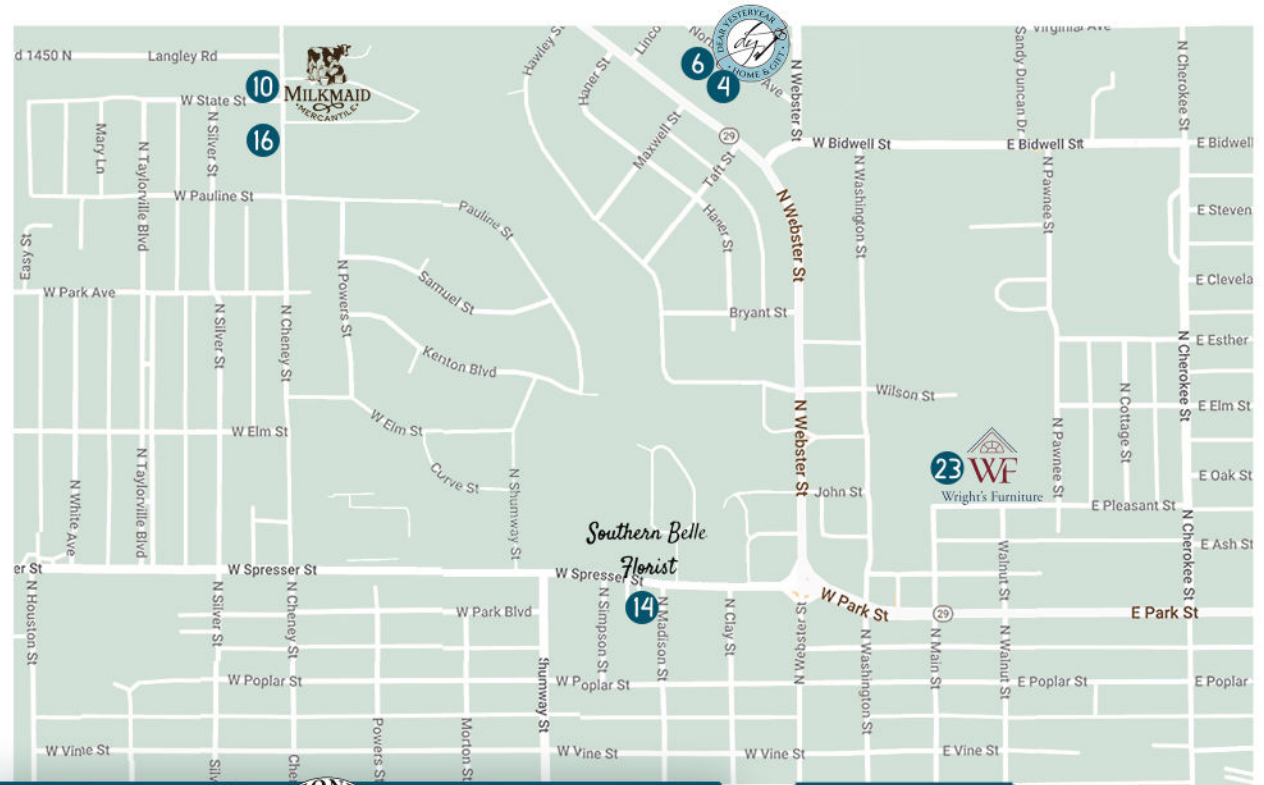

- 1 ANGELO'S EXPRESS (TAKE OUT) - 110 W PARK ST.
- 2 ANGELO'S PIZZA - 404 W SPRESSER
- 3 BILL'S TOASTY - 111 N MAIN ST.
- 4 THE COFFEE CAN - 800 W SPRINGFIELD RD.
- 5 COUNTRY KITCHEN - 1025 W SPRESSER ST.
- 6 DAIRY QUEEN - 401 W SPRINGFIELD RD.
- 7 FLORINDA'S PIZZA - 114 S MAIN ST.
- 8 LP CREAMERY - 715 W SPRINGFIELD RD.
- 9 NESTY'S BURGER - JOINT 114 W MARKET ST.
- 10 SCOOTERS - 1187 E 1500 NORTH RD
- 11 SPRING GARDEN - 1220 W SPRINGFIELD RD.

DINING/LODGING MAP

SMALL TOWN

 WWW.SMALLTOWNTAYLORVILLE.COM

BATTERY Specialists
+ GOLF CARS
 800 W SPRINGFIELD RD.

SHOPPING MAP

- 1 ANDERSON JEWELERS - 121 S WASHINGTON ST.
- 2 CHARMING PATCH STATION - 209 S WASHINGTON ST.
- 3 THE DANDY LION - 110 S. MAIN ST.
- 4 DEAR YESTERYEAR - 421 W SPRINGFIELD RD.
- 5 DESIGNED WITH DETAIL - 219 W MAIN CROSS
- 6 ELLADEES BOUTIQUE - 501 W SPRINGFIELD RD.
- 7 FUR LOVE CHARITABLE RESALE SHOPPE - 122 W MARKET ST
- 8 KJ'S TIE DYE - 107 W MAIN CROSS.
- 9 THE LOCK UP GYM/ZONE NUTRITION - 111 W MAIN CROSS
- 10 MILKMAID MERCANTILE - 1001 N CHENEY ST.
- 11 QUICK CASH PAWN & JEWELRY, INC - 120 S MAIN ST.
- 12 RAGGED EDGES (DBA BESPOKE COLLECTIVE) - 105 E MAIN CROSS
- 13 REBECCA'S ANTIQUES - 100 W MARKET ST.
- 14 SOUTHERN BELLE FLORIST - 321 N MADISON ST.
- 15 SOUTHERN LEDGE POOLS & PATIOS - 306 E. MAIN CROSS
- 16 STYLE & GRACE BOUTIQUE EST. 2023 - 921 N CHENEY ST
- 17 SUESSIE'S RESALE - 216 S MAIN ST..
- 18 SYDNEY LYNN'S LITTLE BOOK SHOP & VINYL- 109 W MAIN CROSS
- 19 TAYLORVILLE MUSIC LESSONS - 311 S MAIN ST.
- 20 TALLULAH JANE'S BOUTIQUE - 204 W MARKET ST. SUITE B
- 21 UPROOTED - 119 W MAIN CROSS
- 22 WONDER & RHYME - 204 W MARKET ST. SUITE A
- 23 WRIGHTS FURNITURE - 400 N WEBSTER ST.

**DOWNTOWN
 TAYLORVILLE
 SQUARE AREA**

NEED AN ATM? 1221 W SPRINGFIELD RD.

Peoples Bank & Trust
 We Put People First.™

ENJOY OUR LOCAL RADIO:
THE BIG 870 across Central Illinois
 Your INFORMATION Station!
WTIM
 96.1 FM Taylorville
 107.5 FM Shelbyville
 107.9 FM Peoria, Nokomis