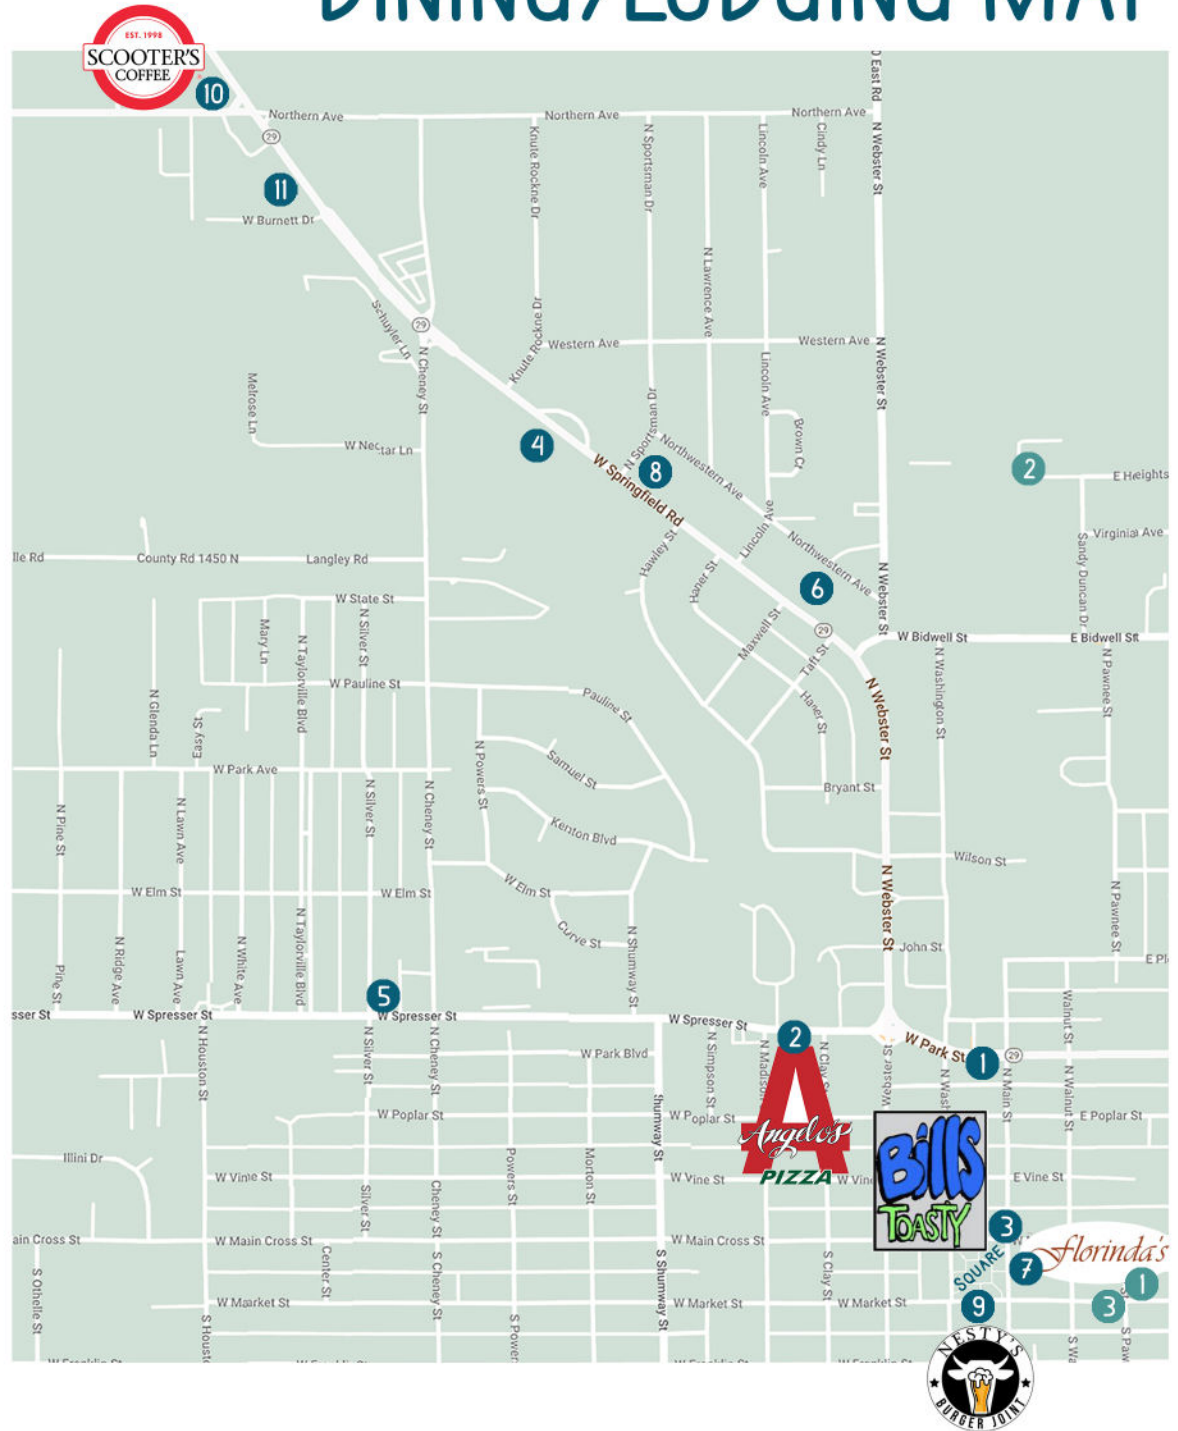

DINING/LODGING MAP